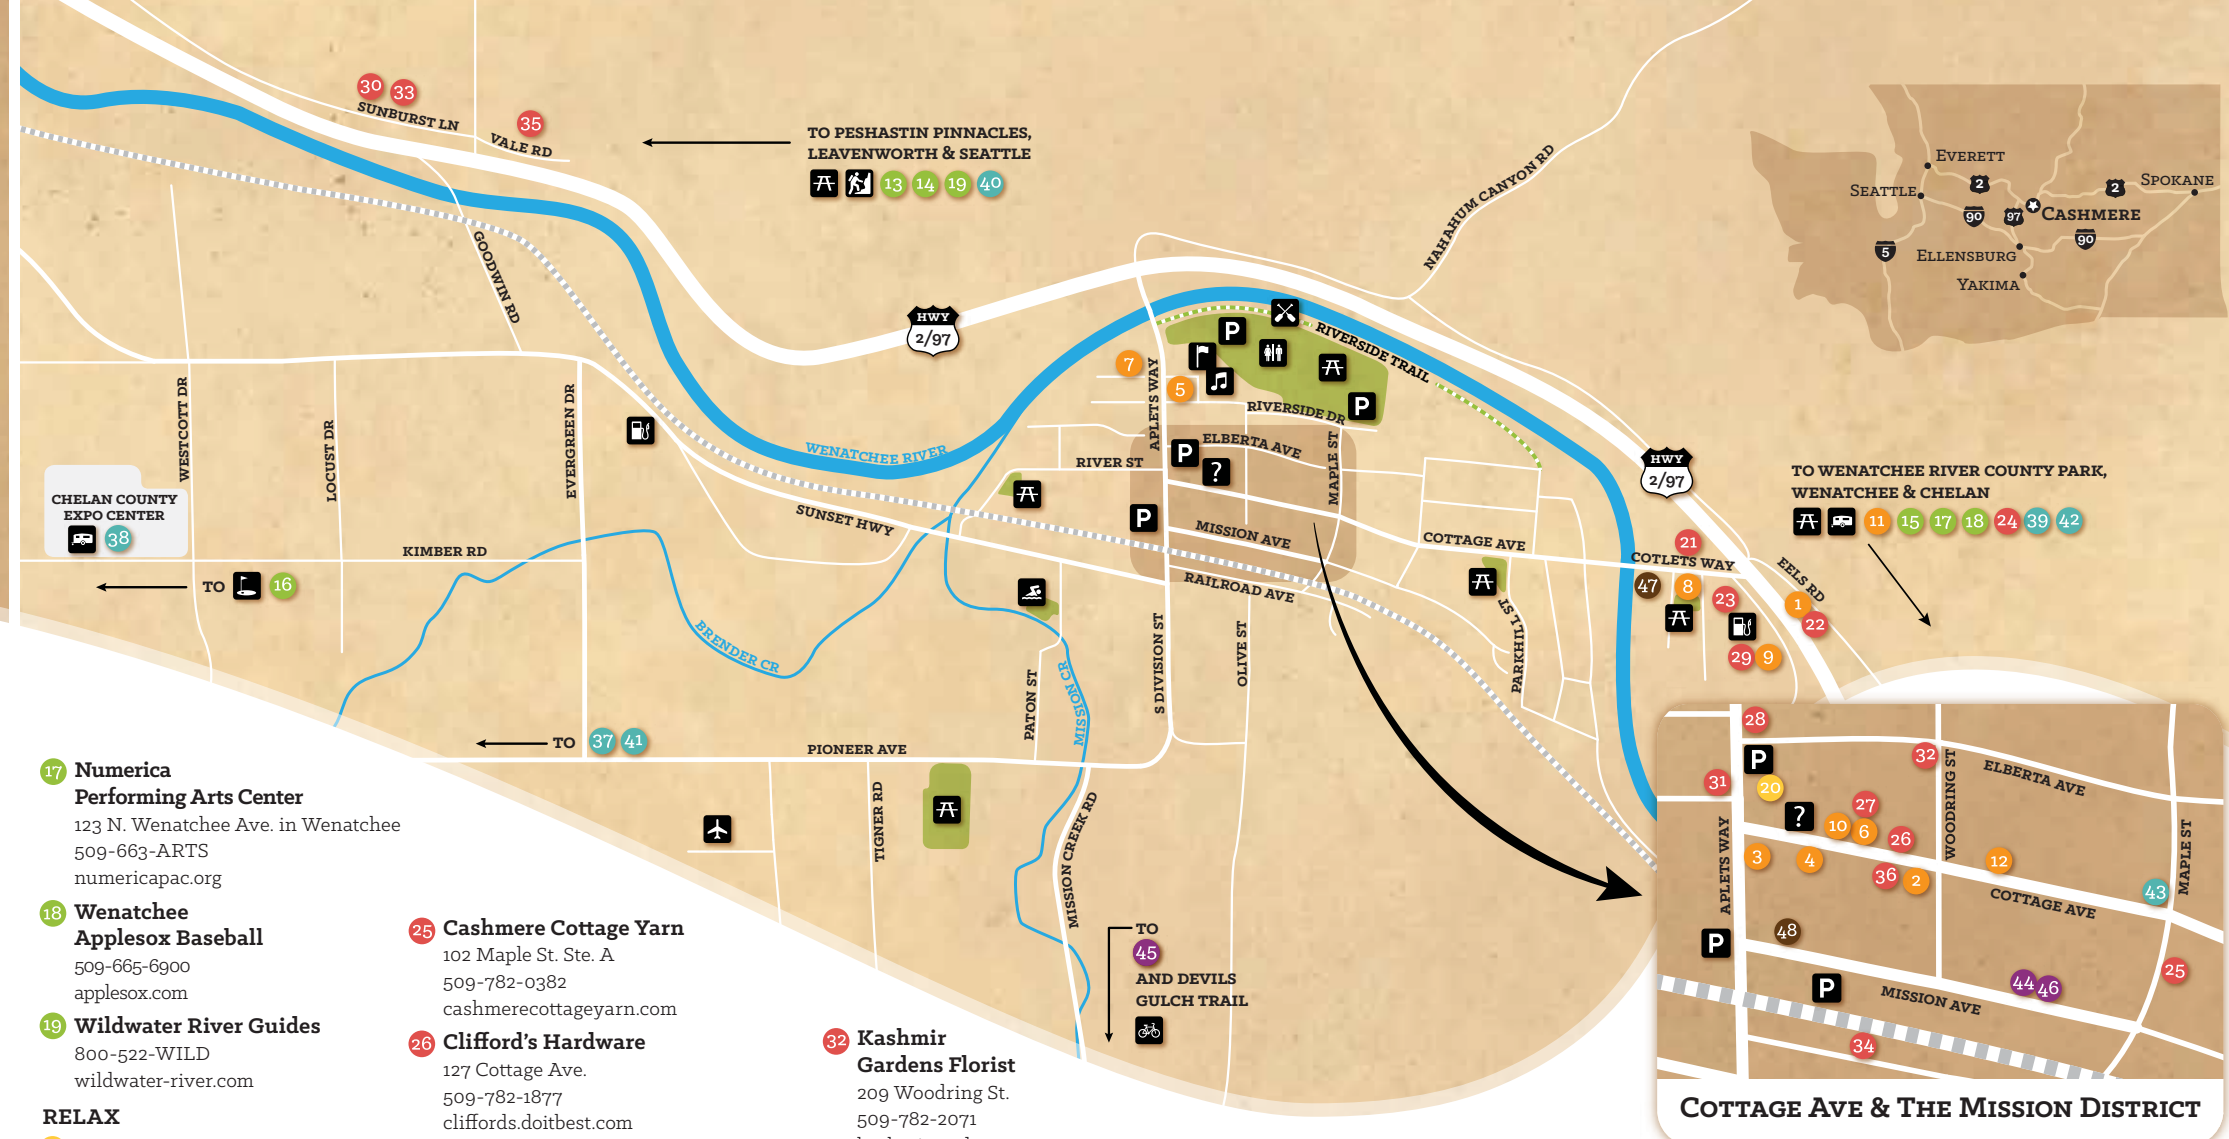

~ KEY ~

- VISITOR CENTER
- 9/11 SPIRIT OF AMERICA MEMORIAL
- CASHMERE RIVERSIDE CENTER
- PUBLIC PARKING
- PUBLIC RESTROOM
- DAY USE AREA
- CAMPGROUND
- GOLF COURSE
- CITY POOL
- RAFTING TAKEOUT
- CLIMBING
- MOUNTAIN BIKING
- GAS STATION
- AIRPORT
- RIVERSIDE TRAIL
- WATERWAY
- ROAD
- RAILROAD

~ For Information on Other Professional Services ~

Cashmere Chamber of Commerce
103 Cottage Ave, Cashmere, WA 98815
509-782-7404 or cashmerechamber.org